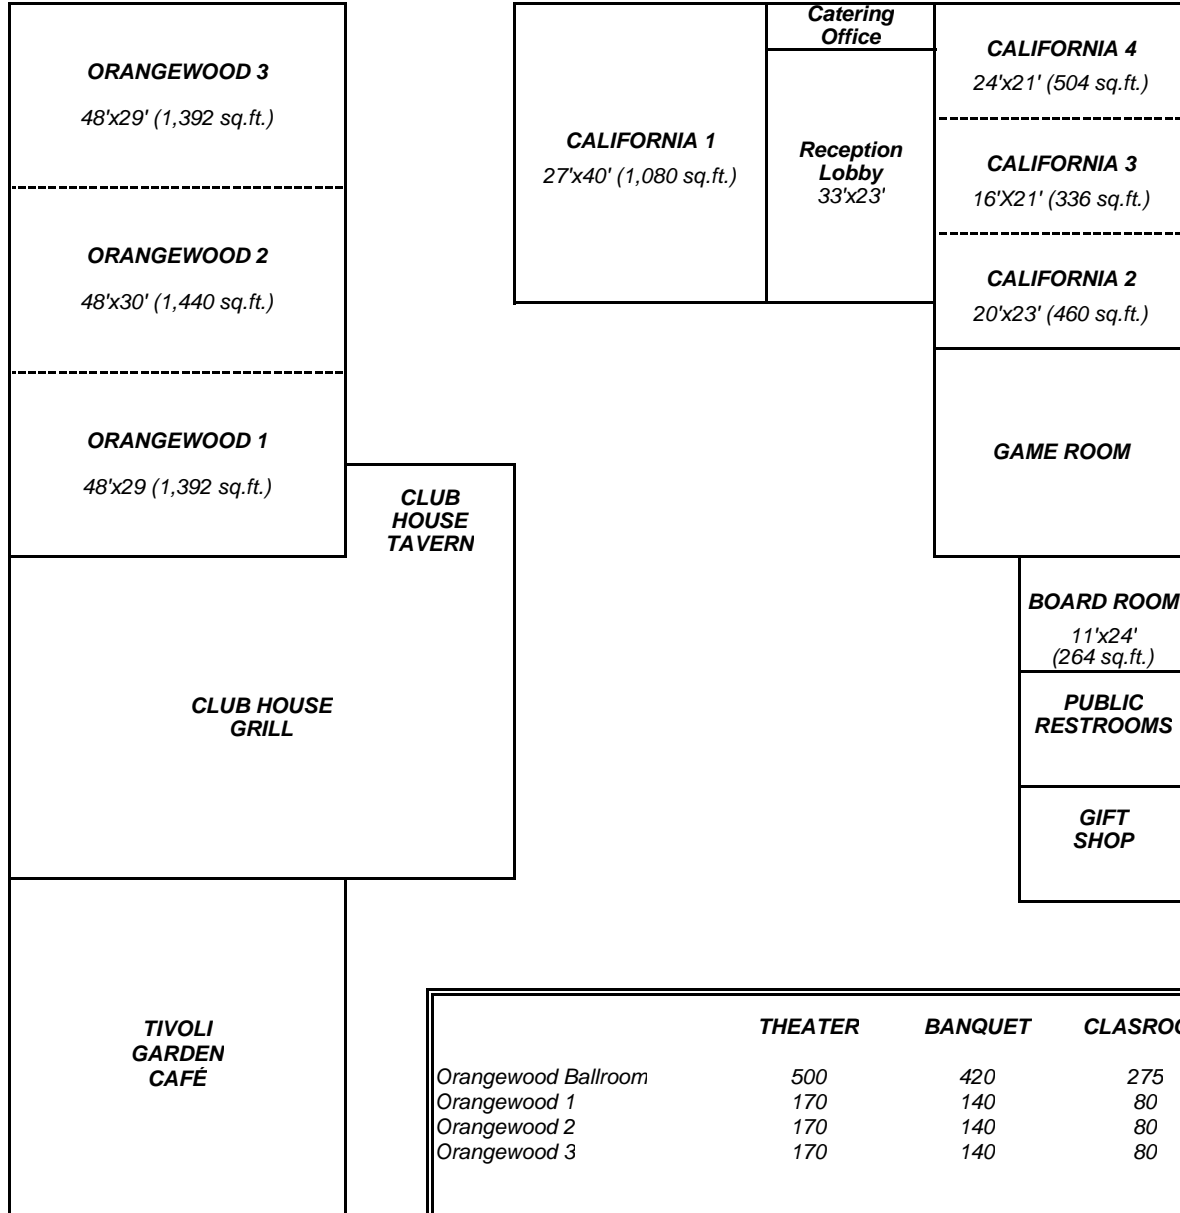

BY CHOICE HOTELS

MEETING & BANQUET FACILITIES

	THEATER	BANQUET	CLASROOM
Orangewood Ballroom	500	420	275
Orangewood 1	170	140	80
Orangewood 2	170	140	80
Orangewood 3	170	140	80
California Rooms (2,3 & 4)	120	100	50
California 1	90	60	50
California 2	40	40	20
California 3	25	20	12
California 4	40	40	20